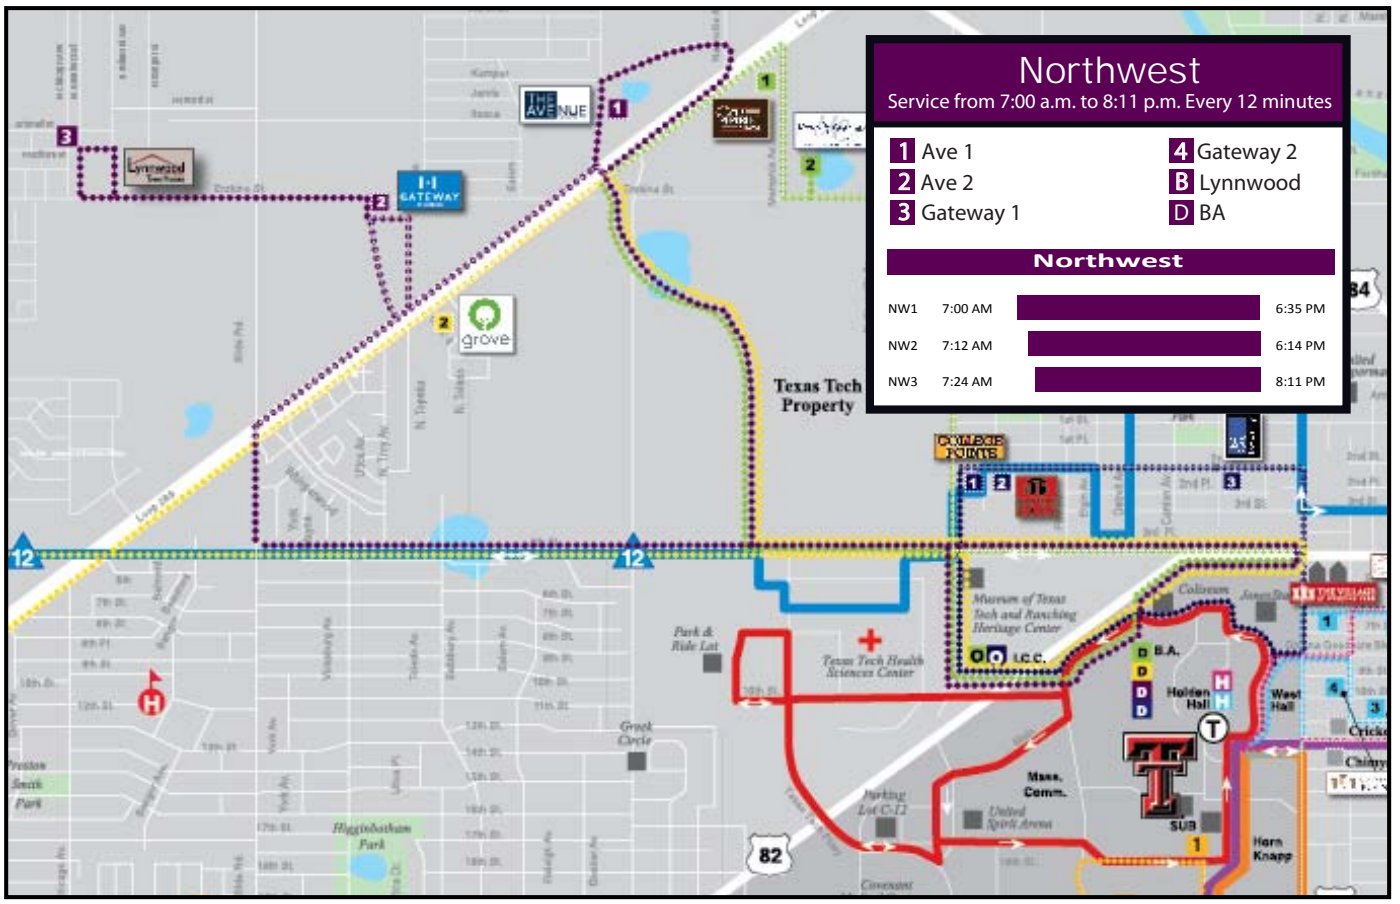

Northwest Route

The Ave 1	The Ave 2	Gateway 1	Gateway 2	Lynnwood	BA
7:00 AM	7:01 AM	7:06 AM	7:07 AM	7:11 AM	7:24 AM
7:12 AM	7:13 AM	7:18 AM	7:19 AM	7:23 AM	7:36 AM
7:24 AM	7:25 AM	7:30 AM	7:31 AM	7:35 AM	7:48 AM
7:36 AM	7:37 AM	7:42 AM	7:43 AM	7:47 AM	8:00 AM
7:48 AM	7:49 AM	7:54 AM	7:55 AM	7:59 AM	8:12 AM
8:00 AM	8:01 AM	8:06 AM	8:07 AM	8:11 AM	8:24 AM
8:12 AM	8:13 AM	8:18 AM	8:19 AM	8:23 AM	8:36 AM
8:24 AM	8:25 AM	8:30 AM	8:31 AM	8:35 AM	8:48 AM
8:36 AM	8:37 AM	8:42 AM	8:43 AM	8:47 AM	9:00 AM
8:48 AM	8:49 AM	8:54 AM	8:55 AM	8:59 AM	9:12 AM
9:00 AM	9:01 AM	9:06 AM	9:07 AM	9:11 AM	9:24 AM
9:12 AM	9:13 AM	9:18 AM	9:19 AM	9:23 AM	9:36 AM
9:24 AM	9:25 AM	9:30 AM	9:31 AM	9:35 AM	9:48 AM
9:36 AM	9:37 AM	9:42 AM	9:43 AM	9:47 AM	10:00 AM
9:48 AM	9:49 AM	9:54 AM	9:55 AM	9:59 AM	10:12 AM
10:00 AM	10:01 AM	10:06 AM	10:07 AM	10:11 AM	10:24 AM
10:12 AM	10:13 AM	10:18 AM	10:19 AM	10:23 AM	10:36 AM
10:24 AM	10:25 AM	10:30 AM	10:31 AM	10:35 AM	10:48 AM
10:36 AM	10:37 AM	10:42 AM	10:43 AM	10:47 AM	11:00 AM
10:48 AM	10:49 AM	10:54 AM	10:55 AM	10:59 AM	11:12 AM
11:00 AM	11:01 AM	11:06 AM	11:07 AM	11:11 AM	11:24 AM
11:12 AM	11:13 AM	11:18 AM	11:19 AM	11:23 AM	11:36 AM
11:24 AM	11:25 AM	11:30 AM	11:31 AM	11:35 AM	11:48 AM
11:36 AM	11:37 AM	11:42 AM	11:43 AM	11:47 AM	12:00 PM
11:48 AM	11:49 AM	11:54 AM	11:55 AM	11:59 AM	12:12 PM
12:00 PM	12:01 PM	12:06 PM	12:07 PM	12:11 PM	12:24 PM
12:12 PM	12:13 PM	12:18 PM	12:19 PM	12:23 PM	12:36 PM
12:24 PM	12:25 PM	12:30 PM	12:31 PM	12:35 PM	12:48 PM
12:36 PM	12:37 PM	12:42 PM	12:43 PM	12:47 PM	1:00 PM
12:48 PM	12:49 PM	12:54 PM	12:55 PM	12:59 PM	1:12 PM
1:00 PM	1:01 PM	1:06 PM	1:07 PM	1:11 PM	1:24 PM
1:12 PM	1:13 PM	1:18 PM	1:19 PM	1:23 PM	1:36 PM
1:24 PM	1:25 PM	1:30 PM	1:31 PM	1:35 PM	1:48 PM
1:36 PM	1:37 PM	1:42 PM	1:43 PM	1:47 PM	
1:48 PM	1:49 PM	1:54 PM	1:55 PM	1:59 PM	2:12 PM
2:00 PM	2:01 PM	2:06 PM	2:07 PM	2:11 PM	2:24 PM
2:12 PM	2:13 PM	2:18 PM	2:19 PM	2:23 PM	2:36 PM
2:24 PM	2:25 PM	2:30 PM	2:31 PM	2:35 PM	
2:36 PM	2:37 PM	2:42 PM	2:43 PM	2:47 PM	
2:48 PM	2:49 PM	2:54 PM	2:55 PM	2:59 PM	3:12 PM
3:00 PM	3:01 PM	3:06 PM	3:07 PM	3:11 PM	3:24 PM
3:12 PM	3:13 PM	3:18 PM	3:19 PM	3:23 PM	3:36 PM
3:24 PM	3:25 PM	3:30 PM	3:31 PM	3:35 PM	3:48 PM
3:35 PM	3:36 PM	3:45 PM	3:46 PM	3:50 PM	4:03 PM
3:48 PM	3:49 PM	3:54 PM	3:55 PM	3:59 PM	4:12 PM
4:00 PM	4:01 PM	4:06 PM	4:07 PM	4:11 PM	4:24 PM
4:15 PM	4:16 PM	4:21 PM	4:22 PM	4:26 PM	4:39 PM
4:24 PM	4:25 PM	4:30 PM	4:31 PM	4:35 PM	4:48 PM
4:36 PM	4:37 PM	4:42 PM	4:43 PM	4:47 PM	5:00 PM
4:51 PM	4:52 PM	4:57 PM	4:58 PM	5:02 PM	5:15 PM
5:00 PM	5:01 PM	5:06 PM	5:07 PM	5:11 PM	5:24 PM
5:12 PM	5:13 PM	5:18 PM	5:19 PM	5:23 PM	5:36 PM
5:27 PM	5:28 PM	5:33 PM	5:34 PM	5:38 PM	5:51 PM
5:36 PM	5:37 PM	5:42 PM	5:43 PM	5:47 PM	6:00 PM
5:48 PM	5:49 PM	5:54 PM	5:55 PM	5:59 PM	6:12 PM
6:03 PM	6:04 PM	6:09 PM	6:10 PM	6:14 PM	
6:12 PM	6:13 PM	6:18 PM	6:19 PM	6:23 PM	6:36 PM
6:24 PM	6:25 PM	6:30 PM	6:31 PM	6:35 PM	
6:48 PM	6:49 PM	6:54 PM	6:55 PM	6:59 PM	7:12 PM
7:24 PM	7:25 PM	7:30 PM	7:31 PM	7:35 PM	7:48 PM
8:00 PM	8:01 PM	8:06 PM	8:07 PM	8:11 PM	